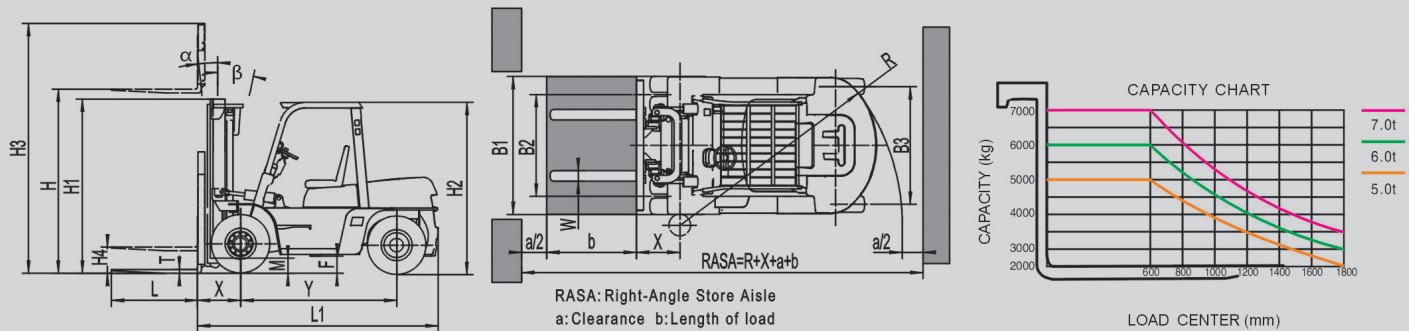

Baoli

- Ergonomically designed spacious operators compartment with access from both sides
- Strict environmental protection design
- Streamlined frame
- Easy-opened engine hood

CPCD 50
CPCD 60
CPCD 70

5.0-7.0 t

Internal Combustion Counterbalanced

Forklift truck

Specification

General				KION Baoli		
Manufacturer				CPCD50	CPCD60 CPCD70	
Model						
Power type				Diesel		
Rated capacity	kg			5000	6000 7000	
Load center	mm			600		
Dimension	Lift height	H	mm	3000		
	Free lift height	H4	mm	205	210 215	
	Fork size	L×W×T	mm	1200×150×55	1200×150×60 1200×150×65	
	Fork outside spread	Min./Max.	mm	300/1700		
	Mast tilt angle	α/β	deg	6/12		
	Front overhang	X	mm	622	627 632	
	Overall dimension	Length to fork face	L1	mm	3472	3592
		Overall width	B1	mm	1995	
		Mast lowered height	H1	mm	2500	
		Mast extended height	H3	mm	4429	
Overhead guard height	H2	mm	2420			
Turning radius	R	mm	3300	3450		
Performance	no load/full load	Travel speed	km/h	28/26		
		Lift speed	mm/sec	550/370	500/330 500/320	
	Max. gradeability			≥20%		
	Max. drawbar pull		KN	>21		
Service weight		kg	8000	8640 9350		
Chassis	Tyre	Front		8.25-15-14PR		
		Rear		8.25-15-14PR		
	Tread	Front	B2 mm	1470		
		Rear	B3 mm	1700		
	Wheelbase	Y	mm	2250		
Min. ground clearance (no load/full load)	Mast	M	200/160			
	Frame	F	230/190			
Transmissions	Type		Hydraulic			
	Shift	FWD/BWD	2 / 2			
Drive units & control	Battery		V/AH	2-12V/80AH		
	Engine	Type		Diesel engine		
		Model		A-6BG1QC-02	MitsubishiS6S-T	
		Rated output(kw/rpm)		82.3/2000	63.9/2300	
		Rated torque (N.m/rpm)		416/1600	299/1600	
		No. of cylinder		6	6	
		Bore×stroke (mm)		105×125	94×120	
		Displacement (L)		6.494	4.996	
Truck model		CPCD50/60/70-W	CPCD50/60/70-M			